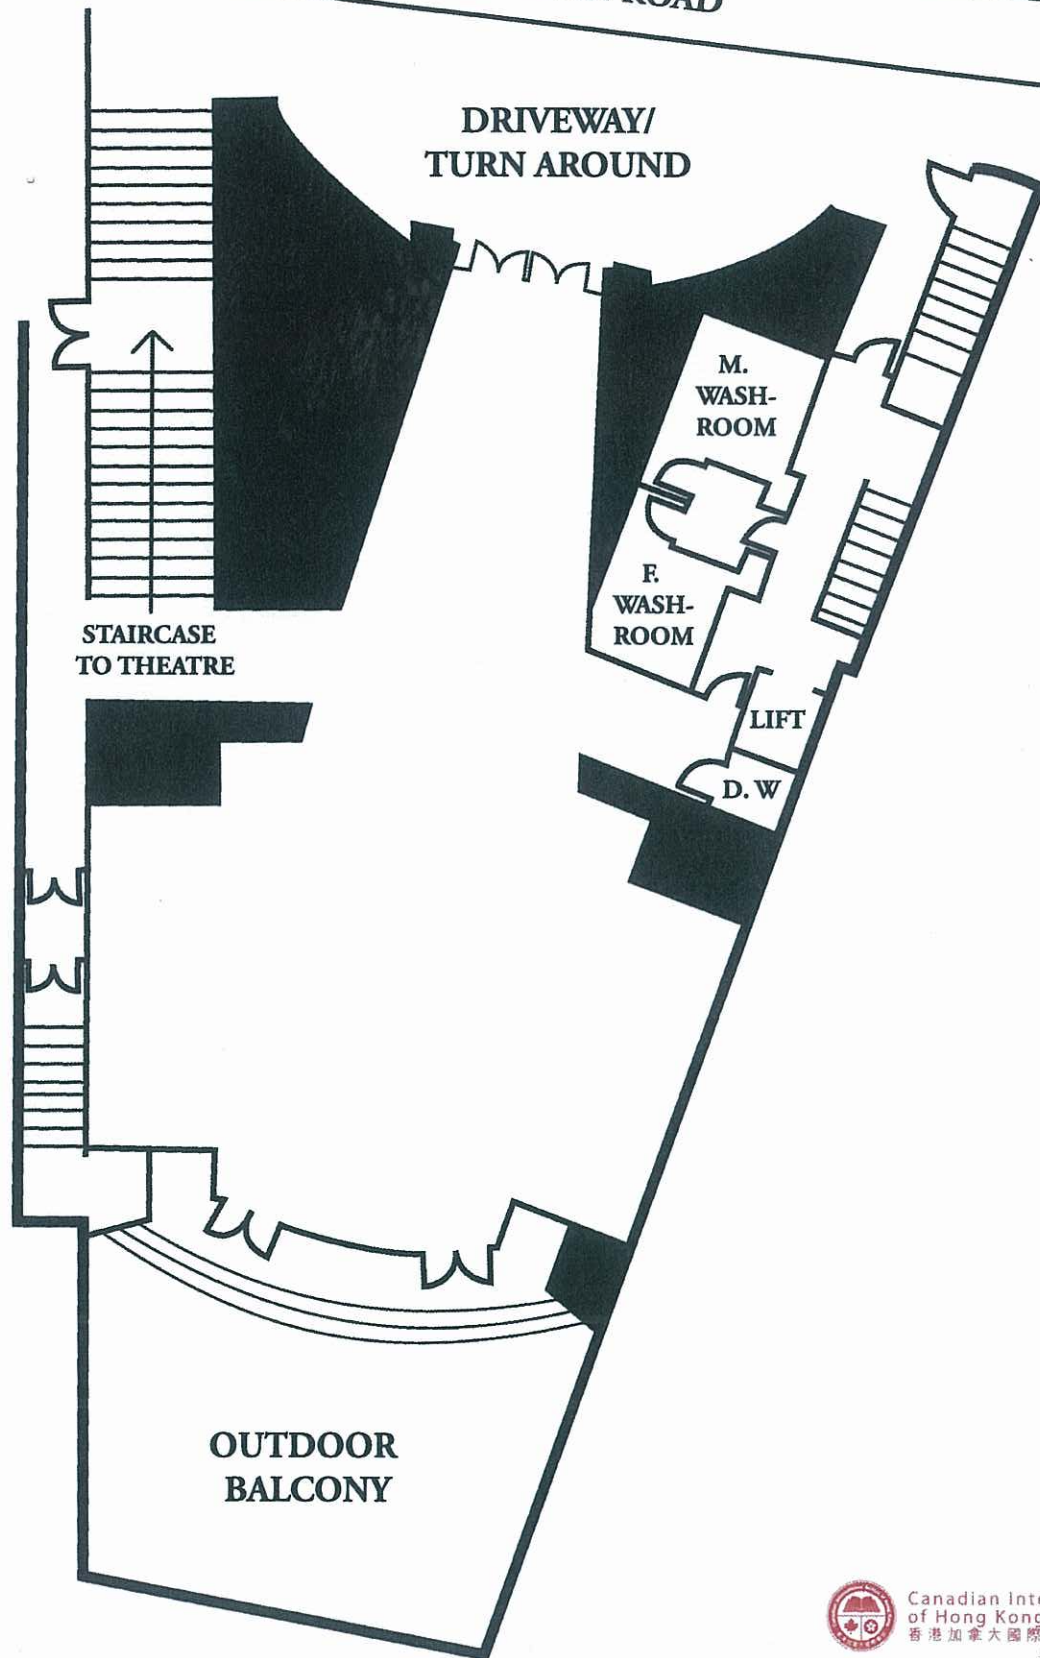

NAM LONG SHAN ROAD

Canadian International School
of Hong Kong Limited
香港加拿大國際學校有限公司
A Registered Charitable Organization

LEO LEE ARTS CENTRE
MAIN LOBBY, RECEPTION
(LEVEL 10)

NOT TO SCALE
DATE: FEB 2009